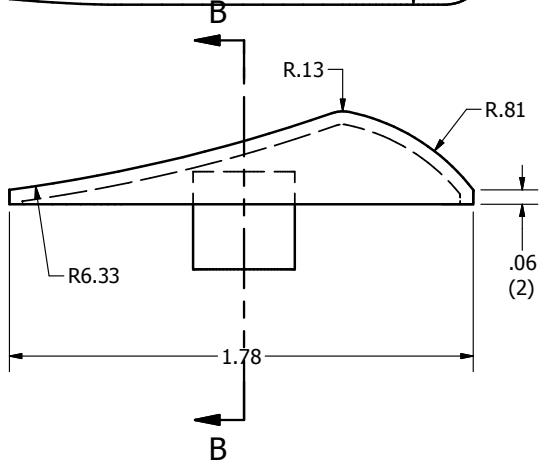

DRAWN jlgregory	11/21/2013	New Castle Career Center		
CHECKED		TITLE		
QA		Automoblox		
MFG				
APPROVED				
		SIZE B	DWG NO	REV
		SCALE	automoblox dimensions	
			SHEET 1 OF 7	

4 3 2 1

DRAWN	jlgregory	11/21/2013	TITLE		
CHECKED					
QA					
MFG					
APPROVED			SIZE	DWG NO	REV
			B	automoblox dimensions	
			SCALE	SHEET 2 OF 7	

A

4 3 2 1

Ø.26  
(2)  
Ø.43  
(2)

New Castle Career Center

Main Center Dimensions

DRAWN jlgregory	11/21/2013	TITLE		
CHECKED				
QA				
MFG				
APPROVED		SIZE <b>B</b>	DWG NO <b>automoblox dimensions</b>	REV
		SCALE	SHEET 3 OF 7	