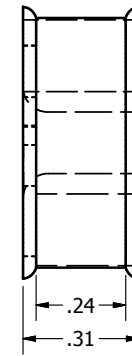

DRAWN jlgregory	11/21/2013	New Castle Career Center		
CHECKED		TITLE		
QA		Automoblox		
MFG				
APPROVED				
		SIZE B	DWG NO	REV
		SCALE	automoblox dimensions	
			SHEET 1 OF 7	

4 3 2 1

DRAWN	jlgregory	11/21/2013	TITLE		
CHECKED					
QA					
MFG					
APPROVED			SIZE	DWG NO	REV
			B	automoblox dimensions	
			SCALE	SHEET 2 OF 7	

A

4 3 2 1

Ø.26  
(2)  
Ø.43  
(2)

New Castle Career Center

Main Center Dimensions

DRAWN jlgregory	11/21/2013	TITLE		
CHECKED				
QA				
MFG				
APPROVED		SIZE <b>B</b>	DWG NO <b>automoblox dimensions</b>	REV
		SCALE	SHEET 3 OF 7	

SECTION D-D  
SCALE 3: 1

DRAWN jlgregory	11/21/2013	TITLE		
CHECKED				
QA				
MFG				
APPROVED		SIZE <b>B</b>	DWG NO	REV
		SCALE	<b>automoblox dimensions</b>	
			SHEET 4 OF 7	

DRAWN	jlgregory	11/21/2013	TITLE		
CHECKED					
QA					
MFG					
APPROVED			SIZE	DWG NO	REV
			<b>B</b>	<b>automoblox dimensions</b>	
			SCALE		SHEET 5 OF 7

SECTION E-E  
SCALE 2: 1

DRAWN	jlgregory	11/21/2013		
CHECKED			TITLE	
QA				
MFG				
APPROVED				
			SIZE	DWG NO
			B	automoblox dimensions
			SCALE	REV

4

3

2

1

DRAWN jlgregory	11/21/2013	TITLE		
CHECKED				
QA				
MFG				
APPROVED		SIZE <b>B</b>	DWG NO	REV
		SCALE	<b>automoblox dimensions</b>	
			SHEET 7 OF 7	