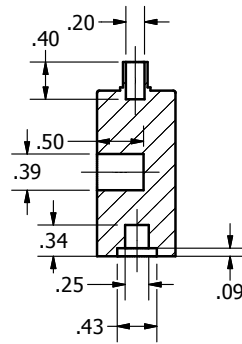

DRAWN jlgregory	11/21/2013	New Castle Career Center		
CHECKED		TITLE		
QA		Automoblox		
MFG				
APPROVED				
		SIZE B	DWG NO	REV
		SCALE	automoblox dimensions	
			SHEET 1 OF 7	

4 3 2 1

DRAWN	jlgregory	11/21/2013	TITLE		
CHECKED					
QA					
MFG					
APPROVED			SIZE	DWG NO	REV
			B	automoblox dimensions	
			SCALE	SHEET 2 OF 7	

A

4 3 2 1

Ø.26  
(2)  
Ø.43  
(2)

New Castle Career Center

Main Center Dimensions

DRAWN jlgregory	11/21/2013	TITLE		
CHECKED				
QA				
MFG				
APPROVED		SIZE <b>B</b>	DWG NO <b>automoblox dimensions</b>	REV
		SCALE	SHEET 3 OF 7	

SECTION D-D  
SCALE 3: 1

DRAWN jlgregory	11/21/2013	TITLE		
CHECKED				
QA				
MFG				
APPROVED		SIZE <b>B</b>	DWG NO	REV
		SCALE	<b>automoblox dimensions</b>	
			SHEET 4 OF 7	

DRAWN	jlgregory	11/21/2013	TITLE		
CHECKED					
QA					
MFG					
APPROVED			SIZE	DWG NO	REV
			<b>B</b>	<b>automoblox dimensions</b>	
			SCALE		SHEET 5 OF 7