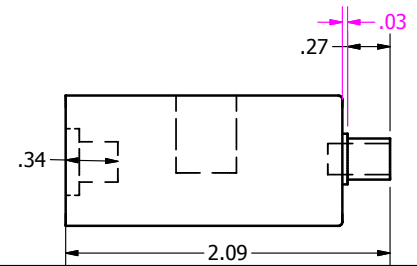

DRAWN jlgregory	11/21/2013	New Castle Career Center		
CHECKED		TITLE		
QA		Automoblox		
MFG				
APPROVED				
		SIZE B	DWG NO	REV
		SCALE	automoblox dimensions	
			SHEET 1 OF 7	

4 3 2 1

DRAWN	jlgregory	11/21/2013	TITLE		
CHECKED					
QA					
MFG					
APPROVED			SIZE	DWG NO	REV
			B	automoblox dimensions	
			SCALE	SHEET 2 OF 7	

A

4 3 2 1

Ø.26  
(2)  
Ø.43  
(2)

New Castle Career Center

Main Center Dimensions

DRAWN jlgregory	11/21/2013	TITLE		
CHECKED				
QA				
MFG				
APPROVED		SIZE <b>B</b>	DWG NO <b>automoblox dimensions</b>	REV
		SCALE	SHEET 3 OF 7	