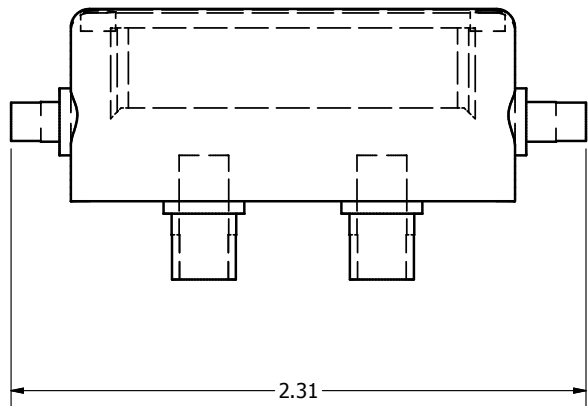

SECTION E-E  
SCALE 2: 1

DRAWN	jlgregory	11/21/2013		
CHECKED			TITLE	
QA				
MFG				
APPROVED				
			SIZE	DWG NO
			B	automoblox dimensions
			SCALE	REV

4

3

2

1

DRAWN jlgregory	11/21/2013	TITLE		
CHECKED				
QA				
MFG				
APPROVED		SIZE <b>B</b>	DWG NO	REV
		SCALE	<b>automoblox dimensions</b>	
			SHEET 7 OF 7	