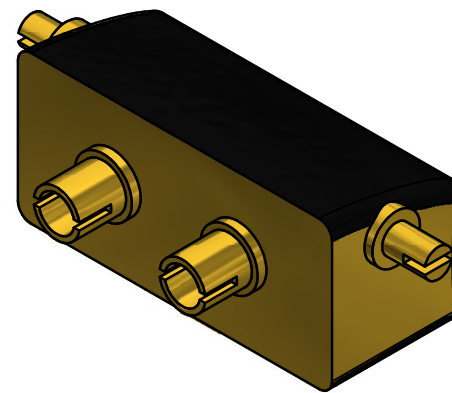

SECTION E-E  
SCALE 2: 1

DRAWN	jlgregory	11/21/2013		
CHECKED			TITLE	
QA				
MFG				
APPROVED				
			SIZE	DWG NO
			B	automoblox dimensions
			SCALE	REV

4

3

2

1

DRAWN jlgregory	11/21/2013	TITLE		
CHECKED				
QA				
MFG				
APPROVED		SIZE <b>B</b>	DWG NO	REV
		SCALE	<b>automoblox dimensions</b>	
			SHEET 7 OF 7	