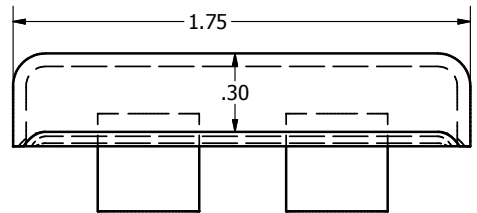

DRAWN jlgregory	11/21/2013	New Castle Career Center		
CHECKED		TITLE		
QA		Automoblox		
MFG				
APPROVED				
		SIZE B	DWG NO	REV
		SCALE	automoblox dimensions	
			SHEET 1 OF 7	

4 3 2 1

DRAWN	jlgregory	11/21/2013	TITLE		
CHECKED					
QA					
MFG					
APPROVED			SIZE	DWG NO	REV
			B	automoblox dimensions	
			SCALE	SHEET 2 OF 7	

A

4 3 2 1

Ø.26  
(2)  
Ø.43  
(2)

New Castle Career Center

Main Center Dimensions

DRAWN jlgregory	11/21/2013	TITLE		
CHECKED				
QA				
MFG				
APPROVED		SIZE <b>B</b>	DWG NO <b>automoblox dimensions</b>	REV
		SCALE	SHEET 3 OF 7	