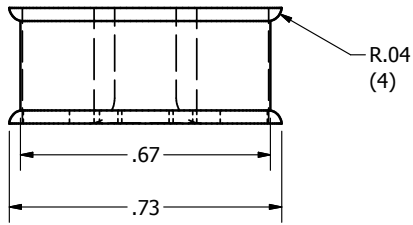

A

4 3 2 1

Ø.26  
(2)  
Ø.43  
(2)

New Castle Career Center

Main Center Dimensions

DRAWN jlgregory	11/21/2013	TITLE		
CHECKED				
QA				
MFG				
APPROVED		SIZE <b>B</b>	DWG NO <b>automoblox dimensions</b>	REV
		SCALE	SHEET 3 OF 7	

SECTION D-D  
SCALE 3: 1

DRAWN jlgregory	11/21/2013	TITLE		
CHECKED				
QA				
MFG				
APPROVED		SIZE <b>B</b>	DWG NO	REV
		SCALE	<b>automoblox dimensions</b>	
			SHEET 4 OF 7	

DRAWN	jlgregory	11/21/2013	TITLE		
CHECKED					
QA					
MFG					
APPROVED			SIZE	DWG NO	REV
			<b>B</b>	<b>automoblox dimensions</b>	
			SCALE		SHEET 5 OF 7