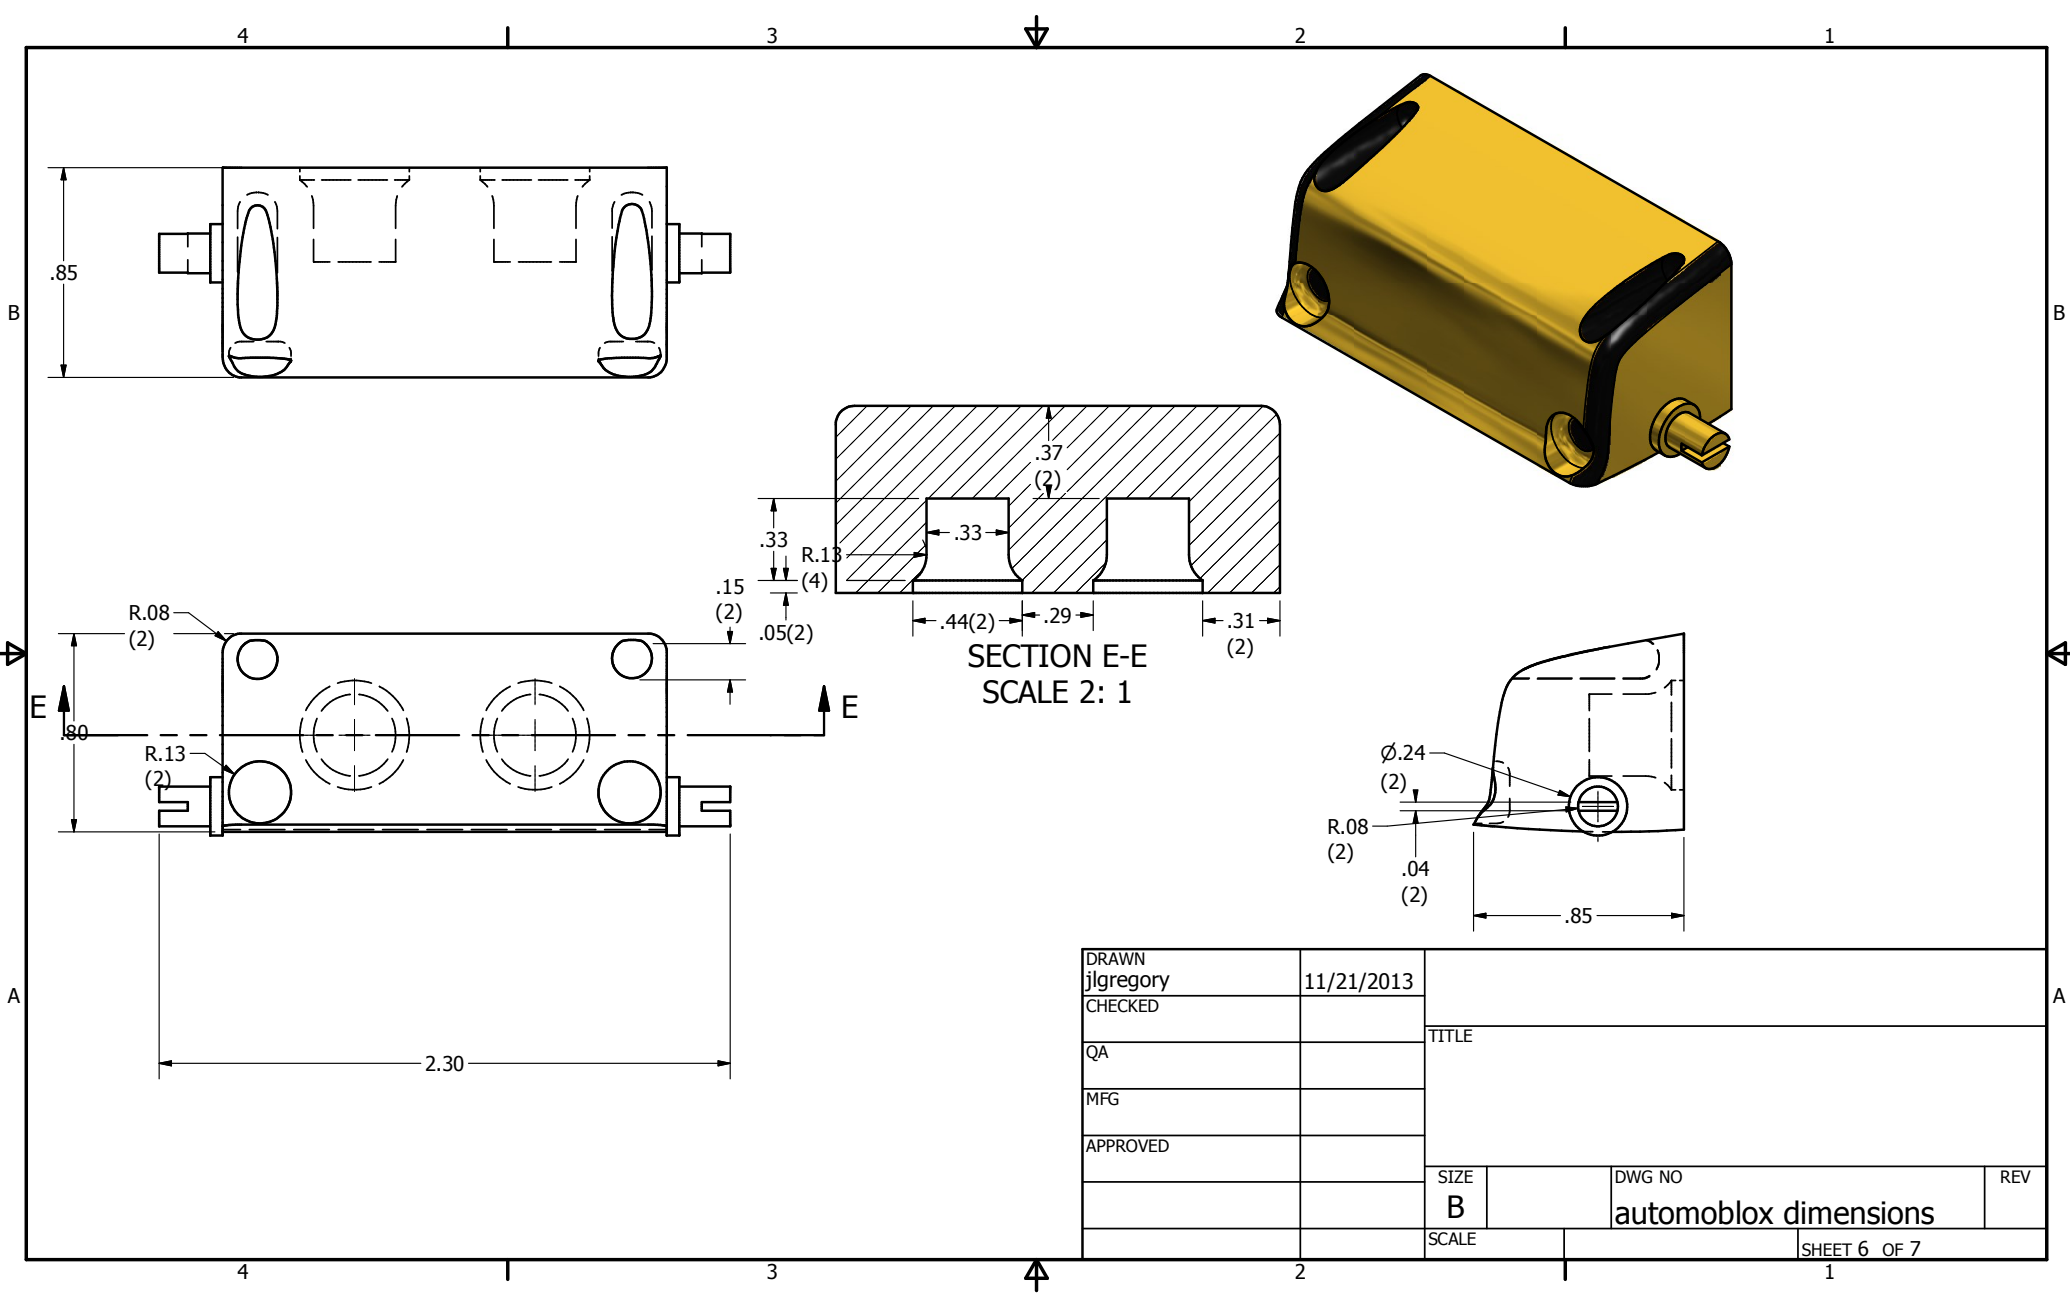

SECTION E-E
SCALE 2: 1

DRAWN	jlgregory	11/21/2013		
CHECKED			TITLE	
QA				
MFG				
APPROVED				
			SIZE	DWG NO
			B	automoblox dimensions
			SCALE	REV