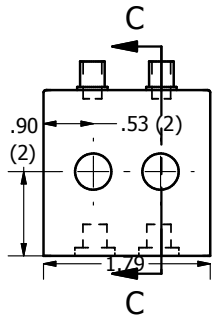

DRAWN jlgregory	11/21/2013	New Castle Career Center		
CHECKED		TITLE		
QA		Automoblox		
MFG				
APPROVED				
		SIZE B	DWG NO	REV
		SCALE	automoblox dimensions	
			SHEET 1 OF 7	

4 3 2 1

DRAWN	jlgregory	11/21/2013	TITLE		
CHECKED					
QA					
MFG					
APPROVED			SIZE	DWG NO	REV
			B	automoblox dimensions	
			SCALE	SHEET 2 OF 7	

A

4 3 2 1

Ø.26  
(2)  
Ø.43  
(2)

New Castle Career Center

Main Center Dimensions

DRAWN jlgregory	11/21/2013	TITLE		
CHECKED				
QA				
MFG				
APPROVED		SIZE <b>B</b>	DWG NO <b>automoblox dimensions</b>	REV
		SCALE	SHEET 3 OF 7	