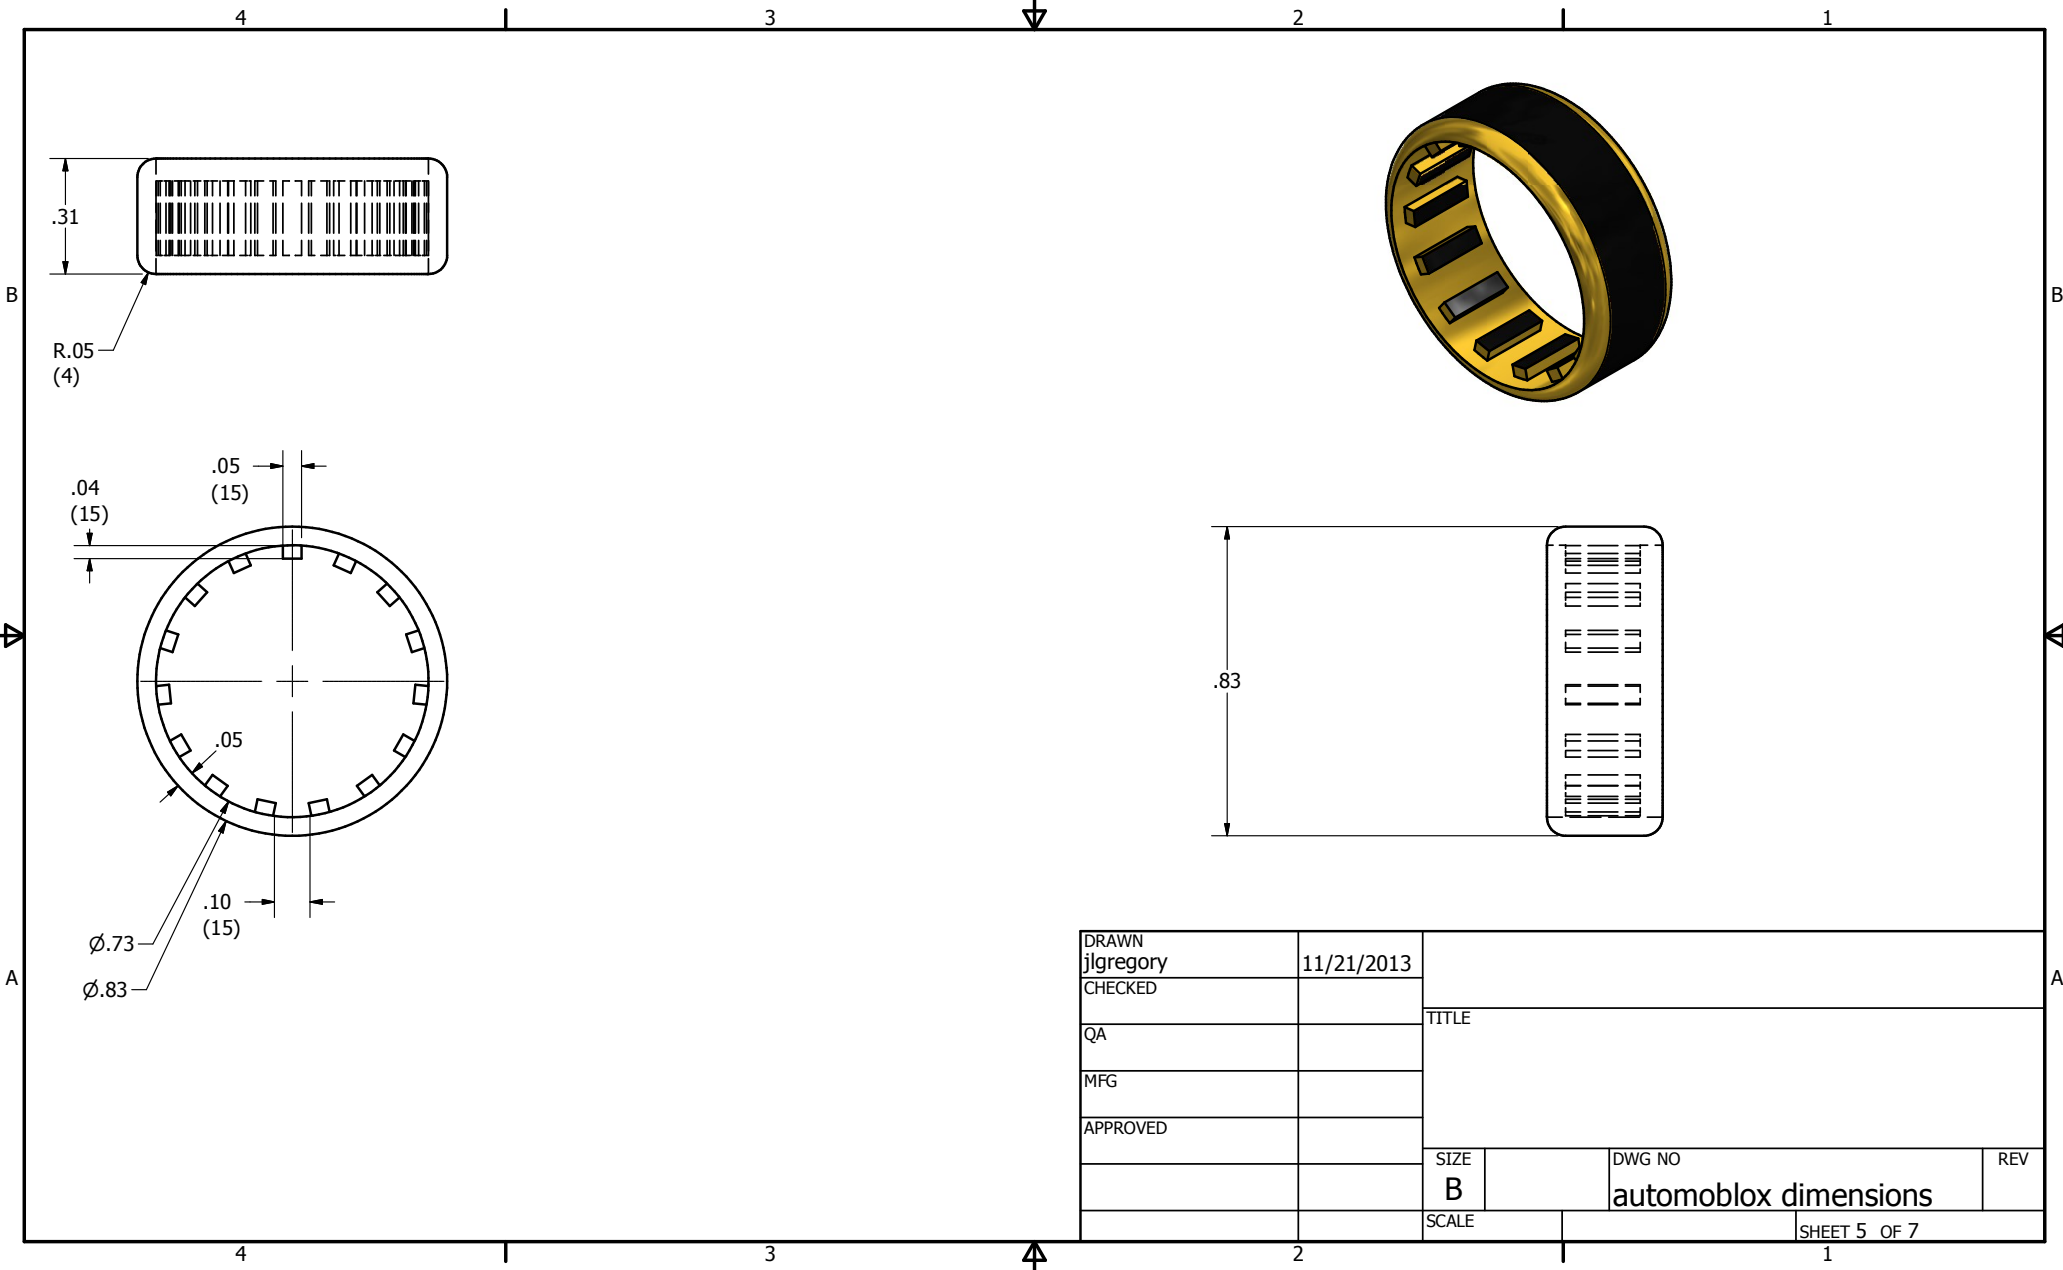

DRAWN	jlgregory	11/21/2013	TITLE		
CHECKED					
QA					
MFG					
APPROVED			SIZE	DWG NO	REV
			B	automoblox dimensions	
			SCALE		SHEET 5 OF 7