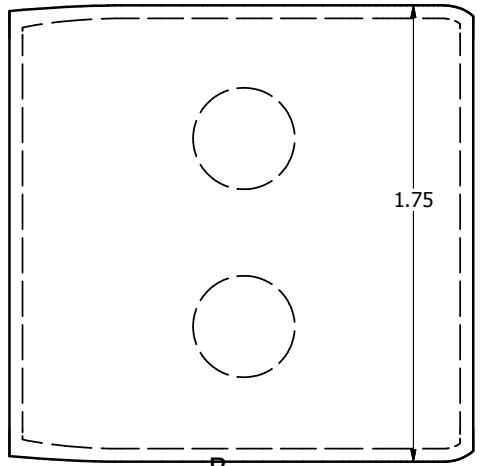

DRAWN jlgregory	11/21/2013	New Castle Career Center		
CHECKED		TITLE		
QA		Automoblox		
MFG				
APPROVED				
		SIZE B	DWG NO	REV
		SCALE	automoblox dimensions	
			SHEET 1 OF 7	

4 3 2 1

DRAWN	jlgregory	11/21/2013	TITLE		
CHECKED					
QA					
MFG					
APPROVED			SIZE	DWG NO	REV
			B	automoblox dimensions	
			SCALE	SHEET 2 OF 7	

A

4 3 2 1

Ø.26  
(2)  
Ø.43  
(2)

New Castle Career Center

Main Center Dimensions

DRAWN jlgregory	11/21/2013	TITLE		
CHECKED				
QA				
MFG				
APPROVED		SIZE <b>B</b>	DWG NO <b>automoblox dimensions</b>	REV
		SCALE	SHEET 3 OF 7	