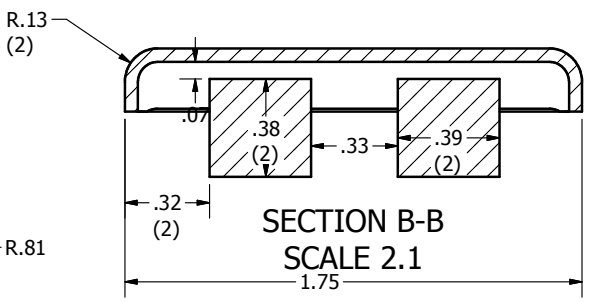

DRAWN jlgregory	11/21/2013	New Castle Career Center		
CHECKED		TITLE		
QA		Automoblox		
MFG				
APPROVED				
		SIZE B	DWG NO	REV
		SCALE	automoblox dimensions	
			SHEET 1 OF 7	

4 3 2 1

DRAWN	jlgregory	11/21/2013	TITLE		
CHECKED					
QA					
MFG					
APPROVED			SIZE	DWG NO	REV
			B	automoblox dimensions	
			SCALE	SHEET 2 OF 7	

A

4 3 2 1

Ø.26  
(2)  
Ø.43  
(2)

New Castle Career Center

Main Center Dimensions

DRAWN jlgregory	11/21/2013	TITLE		
CHECKED				
QA				
MFG				
APPROVED		SIZE <b>B</b>	DWG NO <b>automoblox dimensions</b>	REV
		SCALE	SHEET 3 OF 7	