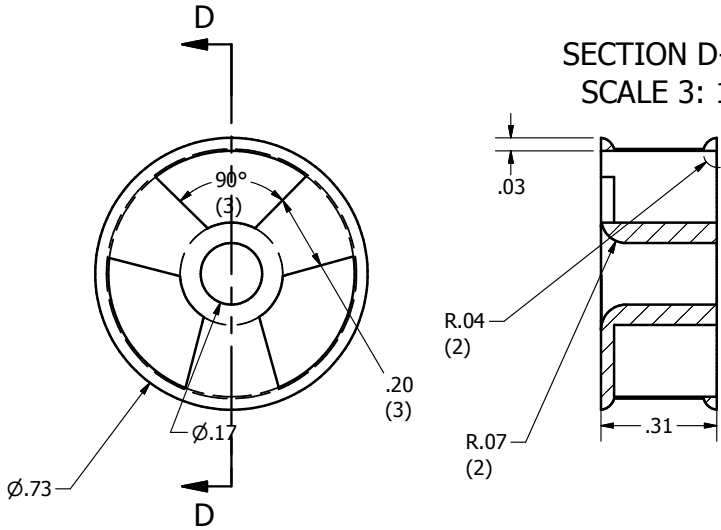

A

4 3 2 1

Ø.26  
(2)  
Ø.43  
(2)

New Castle Career Center

Main Center Dimensions

DRAWN jlgregory	11/21/2013	TITLE		
CHECKED				
QA				
MFG				
APPROVED		SIZE <b>B</b>	DWG NO <b>automoblox dimensions</b>	REV
		SCALE	SHEET 3 OF 7	

SECTION D-D  
SCALE 3: 1

DRAWN jlgregory	11/21/2013	TITLE		
CHECKED				
QA				
MFG				
APPROVED		SIZE <b>B</b>	DWG NO	REV
		SCALE	<b>automoblox dimensions</b>	
			SHEET 4 OF 7	

DRAWN	jlgregory	11/21/2013	TITLE		
CHECKED					
QA					
MFG					
APPROVED			SIZE	DWG NO	REV
			<b>B</b>	<b>automoblox dimensions</b>	
			SCALE		SHEET 5 OF 7