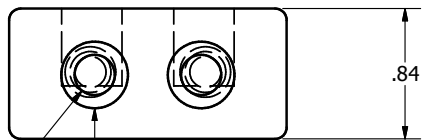

DRAWN jlgregory	11/21/2013	New Castle Career Center		
CHECKED		TITLE		
QA		Automoblox		
MFG				
APPROVED				
		SIZE B	DWG NO	REV
		SCALE	automoblox dimensions	
			SHEET 1 OF 7	

4 3 2 1

DRAWN	jlgregory	11/21/2013	TITLE		
CHECKED					
QA					
MFG					
APPROVED			SIZE	DWG NO	REV
			B	automoblox dimensions	
			SCALE	SHEET 2 OF 7	

A

4 3 2 1

Ø.26  
(2)  
Ø.43  
(2)

New Castle Career Center

Main Center Dimensions

DRAWN jlgregory	11/21/2013	TITLE		
CHECKED				
QA				
MFG				
APPROVED		SIZE <b>B</b>	DWG NO <b>automoblox dimensions</b>	REV
		SCALE	SHEET 3 OF 7	