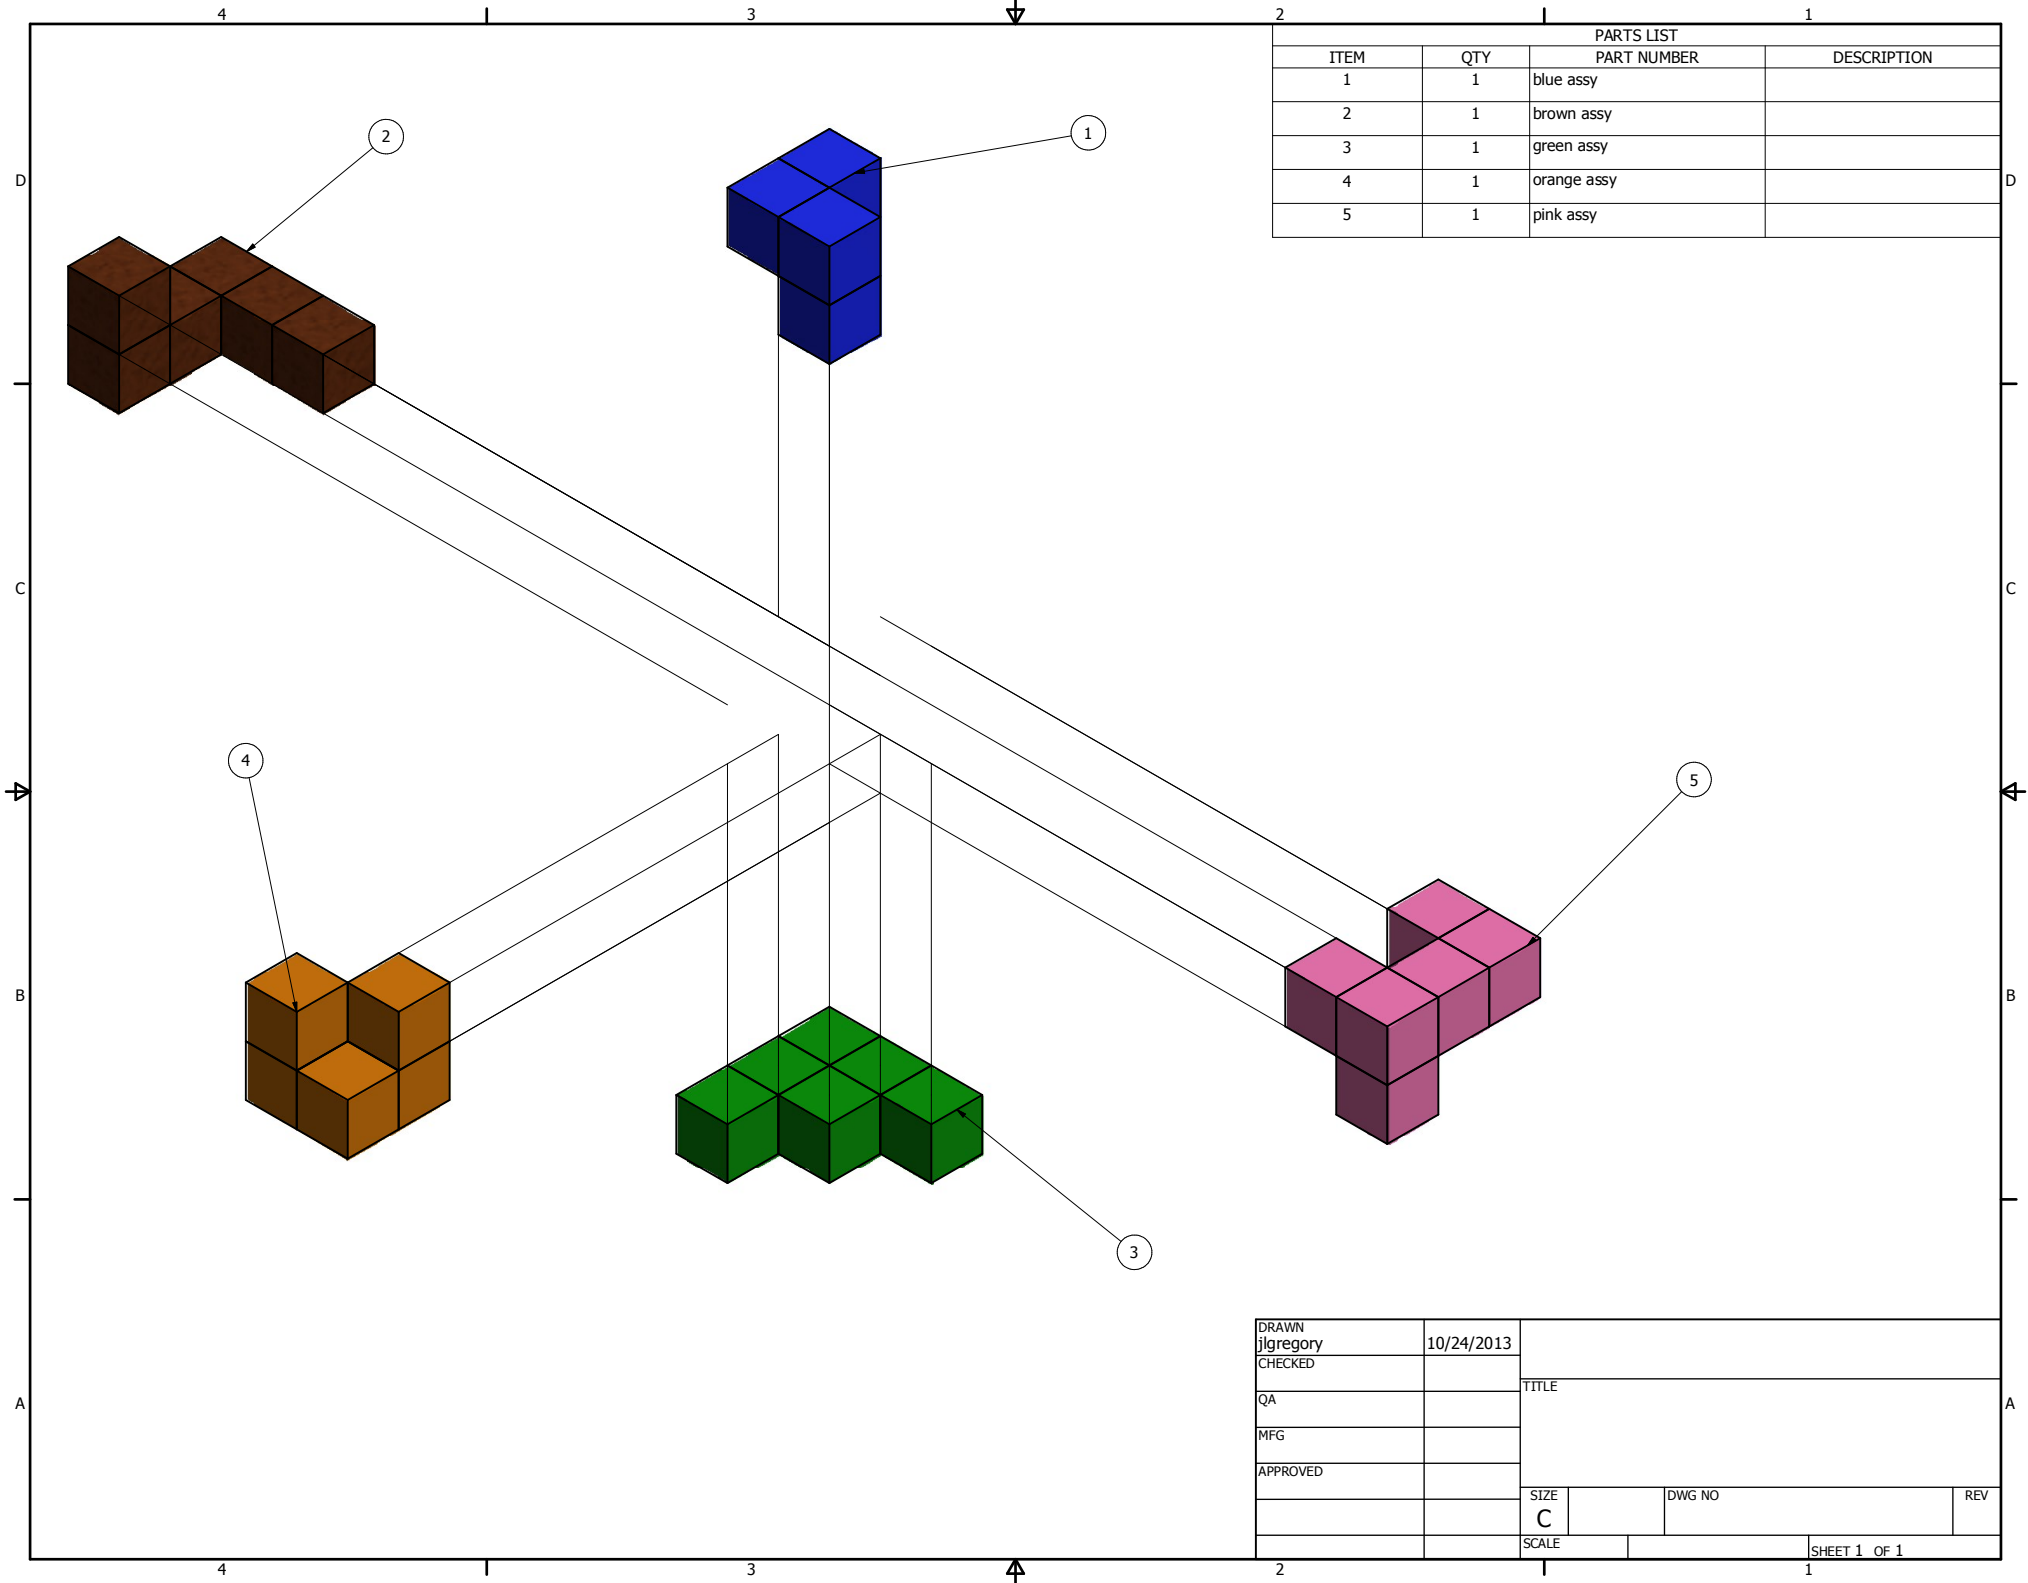

PARTS LIST			
ITEM	QTY	PART NUMBER	DESCRIPTION
1	1	blue assy	
2	1	brown assy	
3	1	green assy	
4	1	orange assy	
5	1	pink assy	

DRAWN jgregory	10/24/2013		
CHECKED		TITLE	
QA			
MFG			
APPROVED			
		SIZE C	DWG NO
		SCALE	REV
		SHEET 1 OF 1	